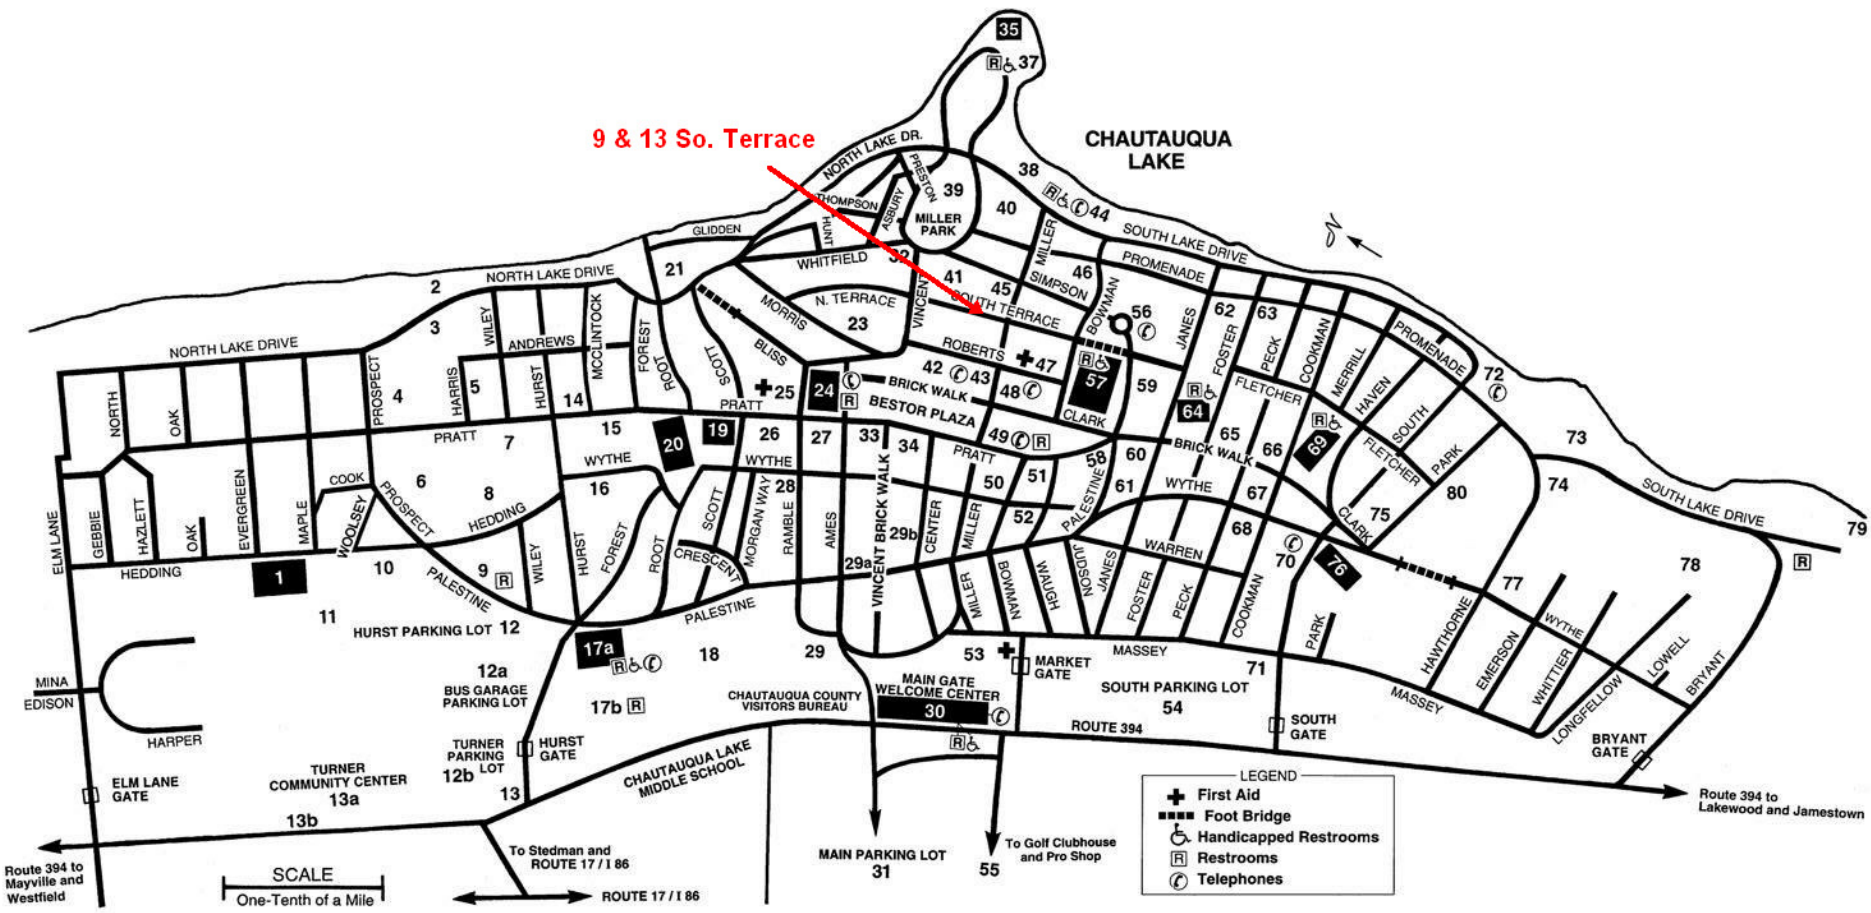

9 & 13 So. Terrace

- LEGEND
- First Aid
 - Foot Bridge
 - Handicapped Restrooms
 - Restrooms
 - Telephones

SCALE
One-Tenth of a Mile

Route 394 to
Mayville and
Westfield

To Stedman and
ROUTE 17 / I 86

MAIN PARKING LOT
31

To Golf Clubhouse
and Pro Shop

Route 394 to
Lakewood and Jamestown